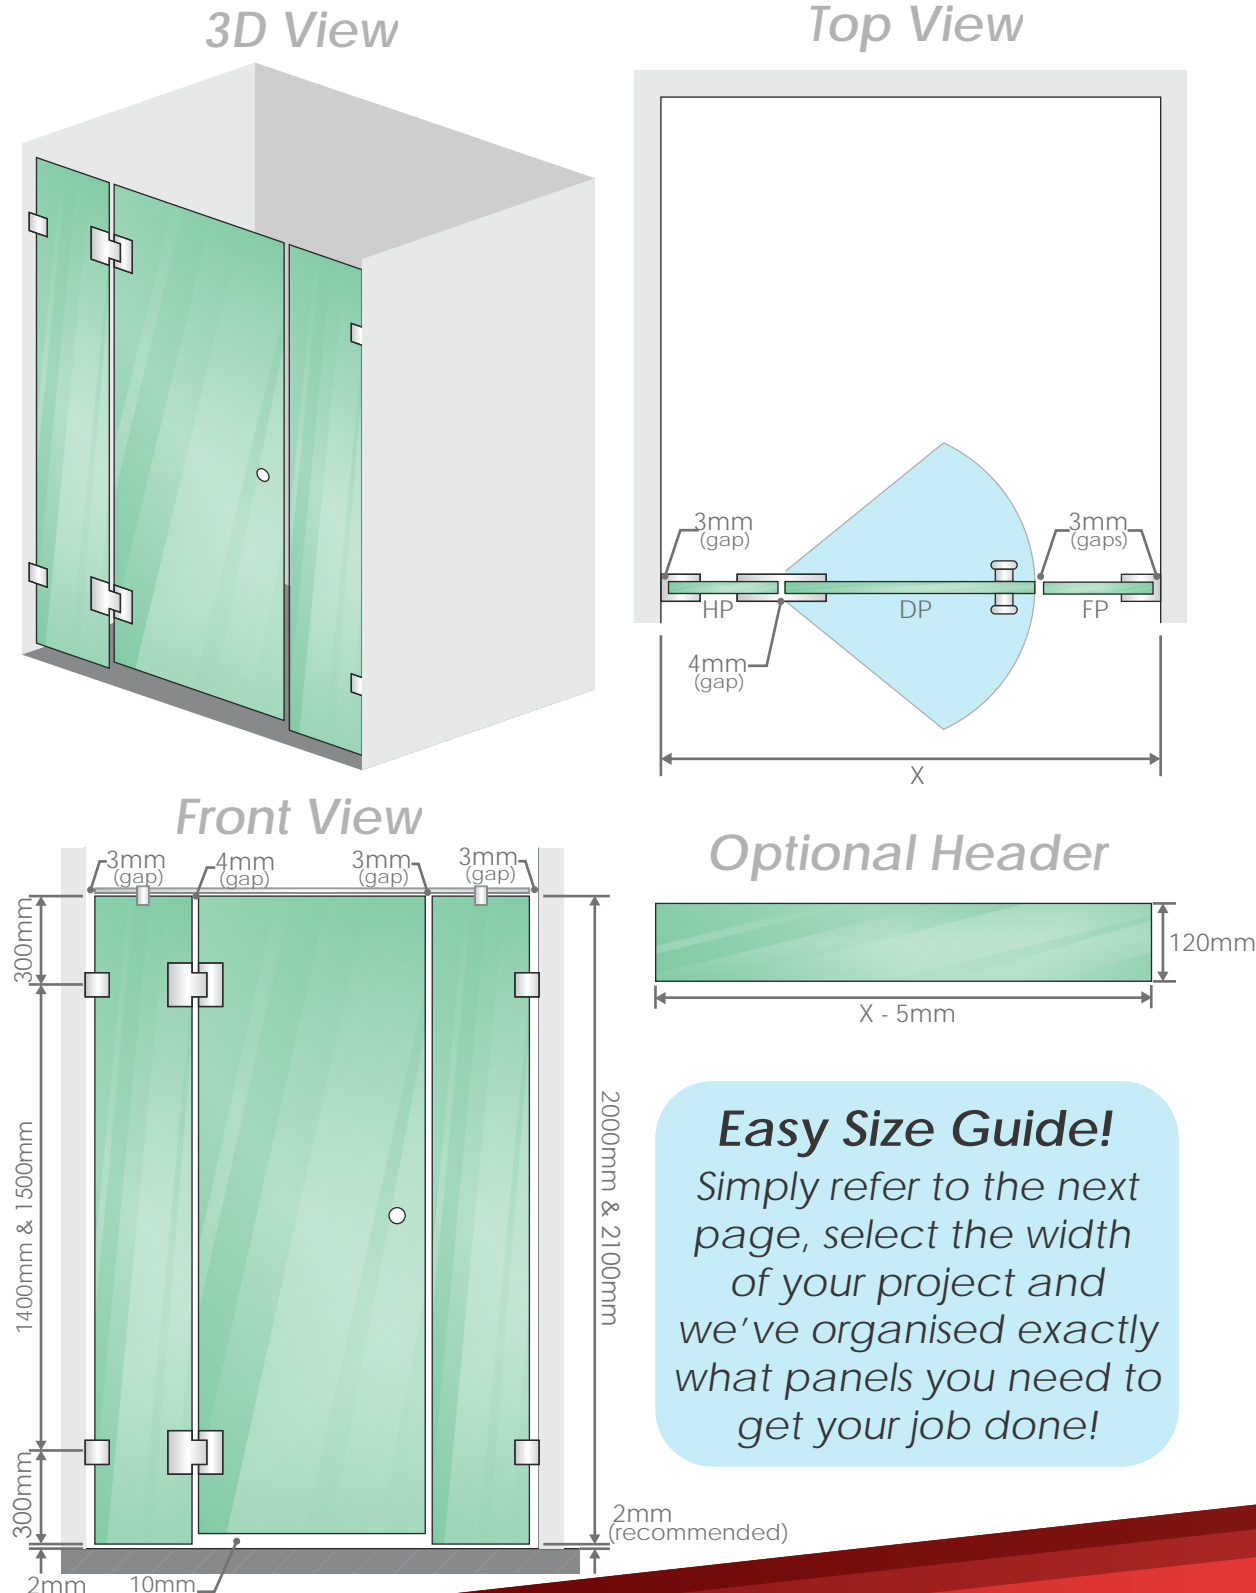

3-Panel In-Line System

Easy Size Guide!
Simply refer to the next page, select the width of your project and we've organised exactly what panels you need to get your job done!

Recommended Configurations

Legend

Fixed Panel

Fixed Panel Widths Available								
130	370	610	800	840	880	930	1000	1175
160	400	640	805	845	885	940	1025	1190
190	430	670	810	850	890	950	1050	1195
220	460	700	815	855	895	960	1075	1200
250	490	730	820	860	900	970	1095	1300
280	520	760	825	865	905	980	1100	1400
310	550	790	830	870	910	990	1125	1500
340	580	795	835	875	920	995	1150	

Hinge & Door Panels

Hinge Panel Widths
130
160
190
220
250
280
310
340
370
400
430
460
490
520
550
580
610
640
670
700
730

Our wide range of widths Available for Hinge, Door, Header & Fixed panels ensure the perfect shower screen configuration